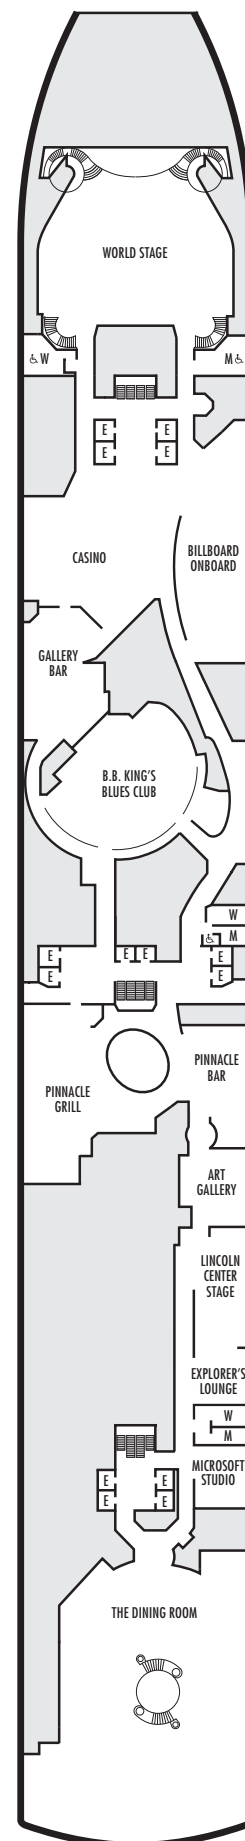

NIEUW AMSTERDAM

DECK PLANS & STATEROOMS

The deck plans are color-coded by category of stateroom, and the category letter precedes the stateroom number in each room. All staterooms are equipped with interactive LED television with On Demand movies, programming and multichannel music; mini-bar; mini-safe; data port; telephone.

Important Note: Not all staterooms within each category have the same furniture configuration and/or facilities. Appropriate symbols within the rooms on the deck plans describe differences from the stateroom descriptions below.

All information is subject to change.

STATEROOM SYMBOL LEGEND

- Quad (2 lower beds, 1 sofa bed, 1 upper)
- Triple (2 lower beds, 1 sofa bed)
- △ Partial sea view
- × Fully obstructed view
- + Connecting rooms
- Shower only
- ♠ Single sink vanity
- Staterooms have solid steel verandah railings instead of clear-view Plexiglas® railings

ACCESSIBILITY

STATEROOM SYMBOL LEGEND

- ♿ **Fully Accessible:** Staterooms I-8033, VB6002, VB6001, J1074, K1012 & K1011 have a roll-in shower only
- ▼ **Fully Accessible with Single Side Approach:** Suites SA7058 & SA7057 have a bathtub and roll-in shower. Suites SY5002 & SY5001 have a roll-in shower only.
- ★ **Ambulatory Accessible:** Staterooms VA8119, VA8116, VA8026, VA8025, V6052, V6049, V5140, V5135, V5054, V5051, VA4134, VA4131, H4092, H4089, VA4052, VA4051, D1100, D1099, C1082 & C1081 have a roll-in shower only

For more information regarding accessibility features on our ships please visit the [Accessible Cruising](#) section of our website.