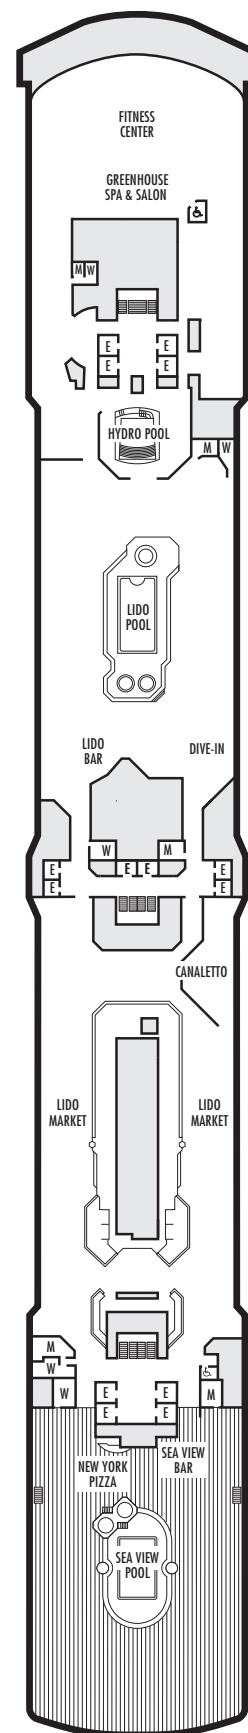

NIEUW AMSTERDAM

DECK PLANS & STATEROOMS

The deck plans are color-coded by category of stateroom, and the category letter precedes the stateroom number in each room. All staterooms are equipped with interactive LED television with On Demand movies, programming and multichannel music; mini-bar; mini-safe; data port; telephone.

Important Note: Not all staterooms within each category have the same furniture configuration and/or facilities. Appropriate symbols within the rooms on the deck plans describe differences from the stateroom descriptions below.

All information is subject to change.

STATEROOM SYMBOL LEGEND

- Quad (2 lower beds, 1 sofa bed, 1 upper)
- Triple (2 lower beds, 1 sofa bed)
- △ Partial sea view
- × Fully obstructed view
- + Connecting rooms
- Shower only
- ♠ Single sink vanity
- Staterooms have solid steel verandah railings instead of clear-view Plexiglas® railings

ACCESSIBILITY

STATEROOM SYMBOL LEGEND

- ♿ **Fully Accessible:** Staterooms I-8033, VB6002, VB6001, J1074, K1012 & K1011 have a roll-in shower only
- ▼ **Fully Accessible with Single Side Approach:** Suites SA7058 & SA7057 have a bathtub and roll-in shower. Suites SY5002 & SY5001 have a roll-in shower only.
- ★ **Ambulatory Accessible:** Staterooms VA8119, VA8116, VA8026, VA8025, V6052, V6049, V5140, V5135, V5054, V5051, VA4134, VA4131, H4092, H4089, VA4052, VA4051, D1100, D1099, C1082 & C1081 have a roll-in shower only

For more information regarding accessibility features on our ships please visit the [Accessible Cruising](#) section of our website.

Lido Deck