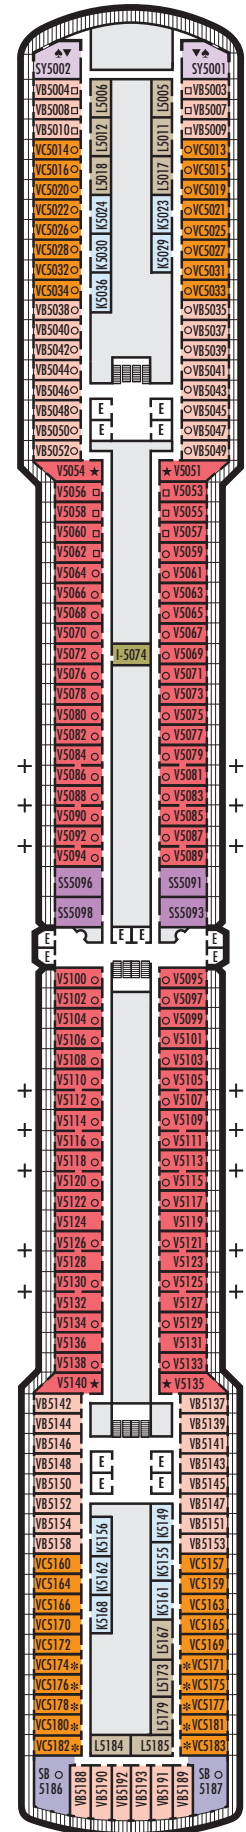

For more information regarding accessibility features on our ships please visit the [Accessible Cruising](#) section of our website.

VERANDAH SUITES

SB

Neptune Suites: 2 lower beds convertible to 1 king-size bed, bathroom with dual-sink vanity, full-size whirlpool bath & shower & additional shower stall, large sitting area, dressing room, private verandah, 1 sofa bed for 2 persons, floor-to-ceiling windows. Approximately 506–590 sq. ft. including verandah.

SS SY

Signature Suites: 2 lower beds convertible to 1 queen-size bed, bathroom with dual-sink vanity, full-size whirlpool bath & shower & additional shower stall, large sitting area, private verandah, 1 sofa bed for 1 person, floor-to-ceiling windows. Approximately 273–456 sq. ft. including verandah.

VERANDAH STATEROOMS

V VB VC

Verandah: 2 lower beds convertible to 1 queen-size bed, bathtub & shower, sitting area, private verandah, floor-to-ceiling windows. Approximately 213–379 sq. ft. including verandah.

INTERIOR STATEROOMS

I

Large: 2 lower beds convertible to 1 queen-size bed, shower. Approximately 141–284 sq. ft.

K

Large or Standard: 2 lower beds convertible to 1 queen-size bed, shower. Approximately 141–284 sq. ft.

L

Standard: 2 lower beds convertible to 1 queen-size bed, shower. Approximately 141–284 sq. ft.