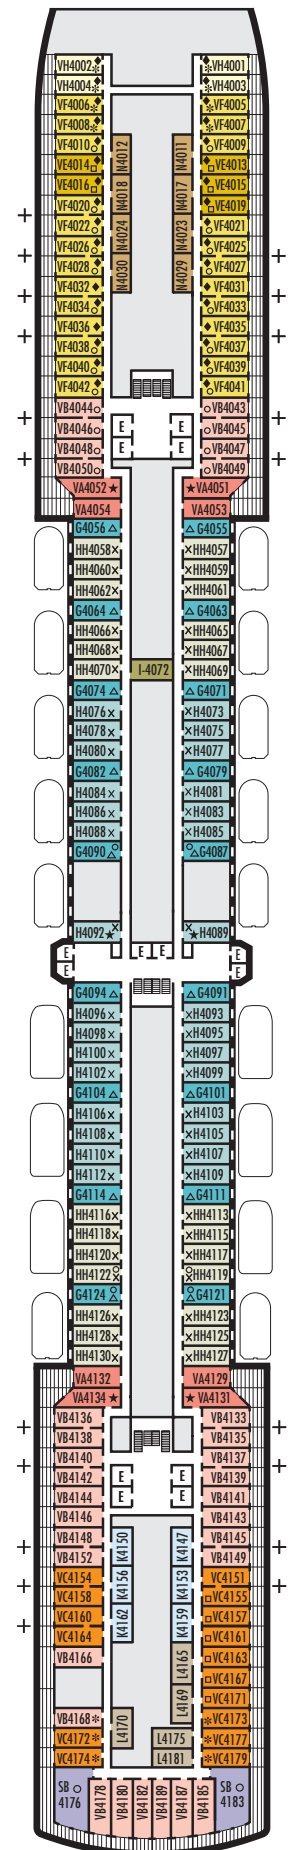

For more information regarding accessibility features on our ships please visit the [Accessible Cruising](#) section of our website.

VERANDAH SUITES

SB

Neptune Suites: 2 lower beds convertible to 1 king-size bed, bathroom with dual-sink vanity, full-size whirlpool bath & shower & additional shower stall, large sitting area, dressing room, private verandah, 1 sofa bed for 2 persons, floor-to-ceiling windows. Approximately 506–590 sq. ft. including verandah.

VERANDAH STATEROOMS

VA VB VC VE VF VH

Verandah: 2 lower beds convertible to 1 queen-size bed, bathtub & shower, sitting area, private verandah, floor-to-ceiling windows. Approximately 213–379 sq. ft. including verandah.

OCEAN-VIEW STATEROOMS

G H HH

Large: 2 lower beds convertible to 1 queen-size bed, bathtub & shower. All G-category staterooms have partial sea views. All H- & HH-category staterooms have fully obstructed views. Approximately 169–267 sq. ft.

INTERIOR STATEROOMS

I

Large: 2 lower beds convertible to 1 queen-size bed, shower. Approximately 141–284 sq. ft.

K

Large or Standard: 2 lower beds convertible to 1 queen-size bed, shower. Approximately 141–284 sq. ft.

L N

Standard: 2 lower beds convertible to 1 queen-size bed, shower. Approximately 141–284 sq. ft.

Upper Promenade Deck